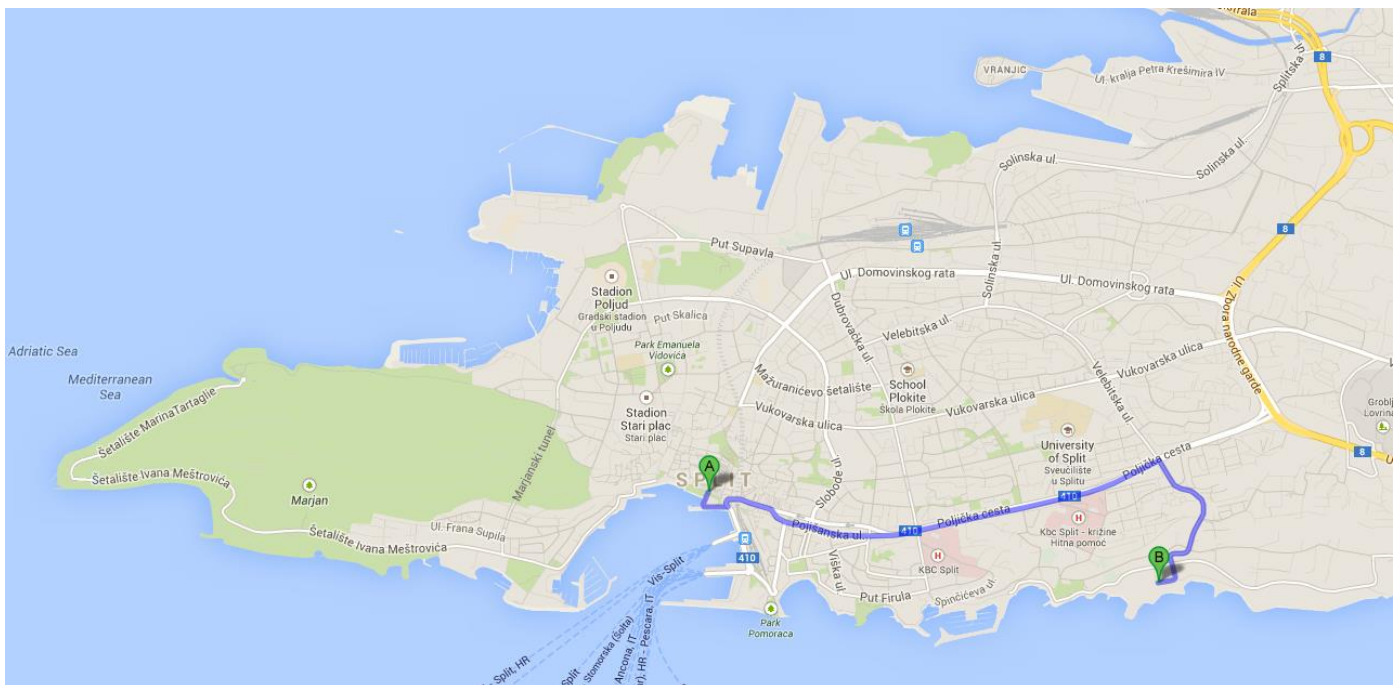

## Practical guide

**Address: Šetalište Pape Ivana Pavla II bb, plato Žnjan**

Distance from the airport: 18 km

Distance from the bus and train stop: 3 km

Distance from the port: 3 km

### How to get there?

- from the city centre: bus no. 7, 8 and 15
- from the airport: there is a bus that gets you to the city centre (18km) following each landing
- TAXI: +385 21 895 237

Green B marks the event location and path from the city centre (green A)

Bus lines from the city centre  
 (full network of city bus lines at: [Promet Split](#))