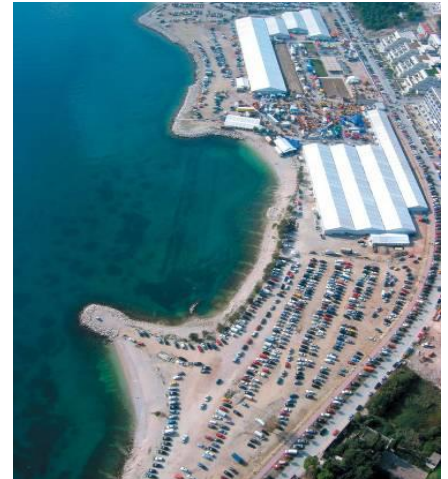

B2B@SASOfair 2013 matchmaking event

Practical guide

Address: Šetalište Pape Ivana Pavla II bb, plato Žnjan

Distance from the airport: 18 km

Distance from the bus and train stop: 3 km

Distance from the port: 3 km

How to get there?

- from the city centre: bus no. 7, 8 and 15
- from the airport: there is a bus that gets you to the city centre (18km) following each landing
- TAXI: +385 21 895 237

Green B marks the event location and path from the city centre (green A)